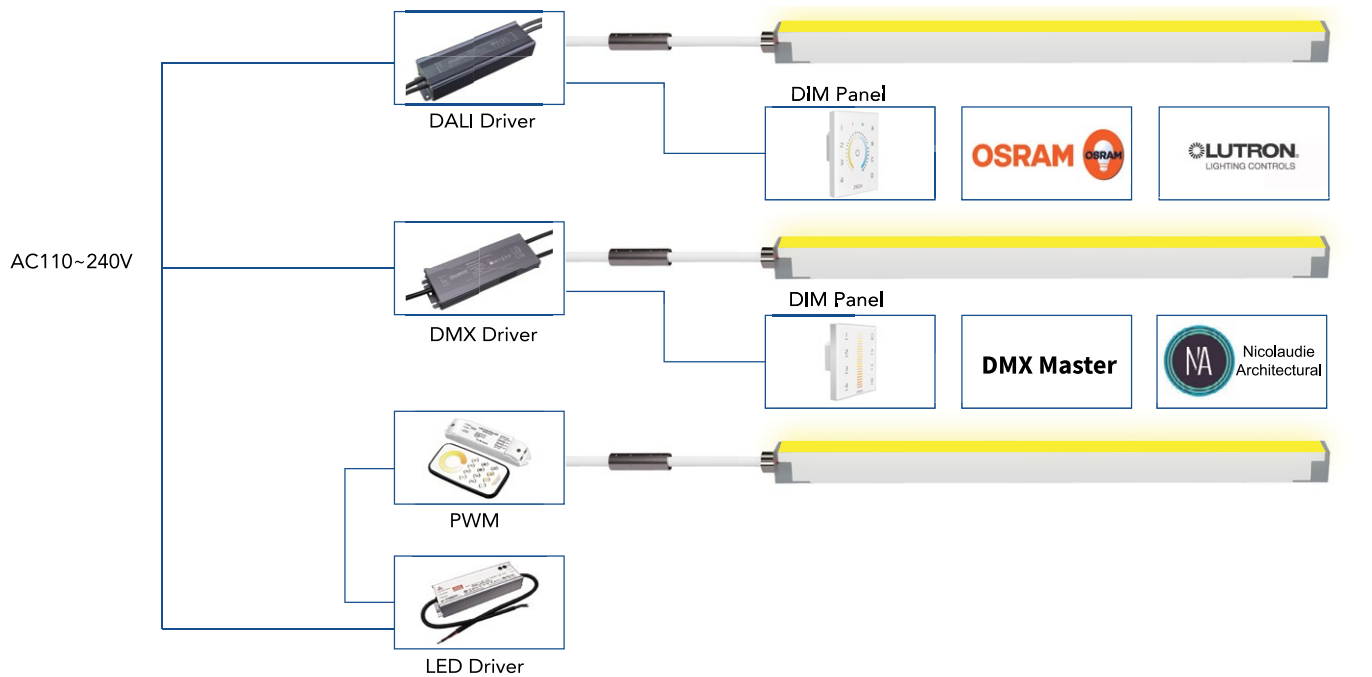

How to specify KLIK USA AKWA Flex 100. **Example of specification:** AF10030KS XX.X BCA

Fixture Type	Color Temp [K]	Mounting	Nominal Length [feet] with one feed ^{1,2}	Power Entry Location ³	Nominal Power Entry Termination	Mounting Profiles & Brackets	Control
AF100	27K 2700K 30K 3000K 35K 3500K 40K 4000K R Red G Green B Blue RGB3 RGBW[3K] RGB4 RGBW[4K] TUN 2200-5700K A Amber [590nm]	S Surface W Wall-mount	XX.X Specify run Length [ft]	EP End Plate one end EP2 End Plate each end	- Bare cable anti-wick device [Std] M Male IP68 Connector F Female IP68 Connector	A AF100P01S01 B AF100006	- 0-10V Dim [Std] DMX1 DMX 1 Ch DMX4 DMX RGBW TUN Tunable White

1. Specify length of run

2. Max run length per power entry feed is 32.8' [10m], 65.61' [20m] for 2 x feeds [one at each end]

3. B2, EP2 & S2 only required if exceeding the maximum single power entry feed as indicated above

AKWAVFLEX-100

POWER ENTRY LOCATIONS

Power Entry - End

End Plate

MOUNTING OPTIONS

AF100P01S01

AF100006

AKWAVFLEX-100 WIRING DIAGRAMS

MONO COLOR

TUNABLE WHITE

AKWAV FLEX-100 WIRING DIAGRAMS

RGBW [3K]

DMX DYNAMIC