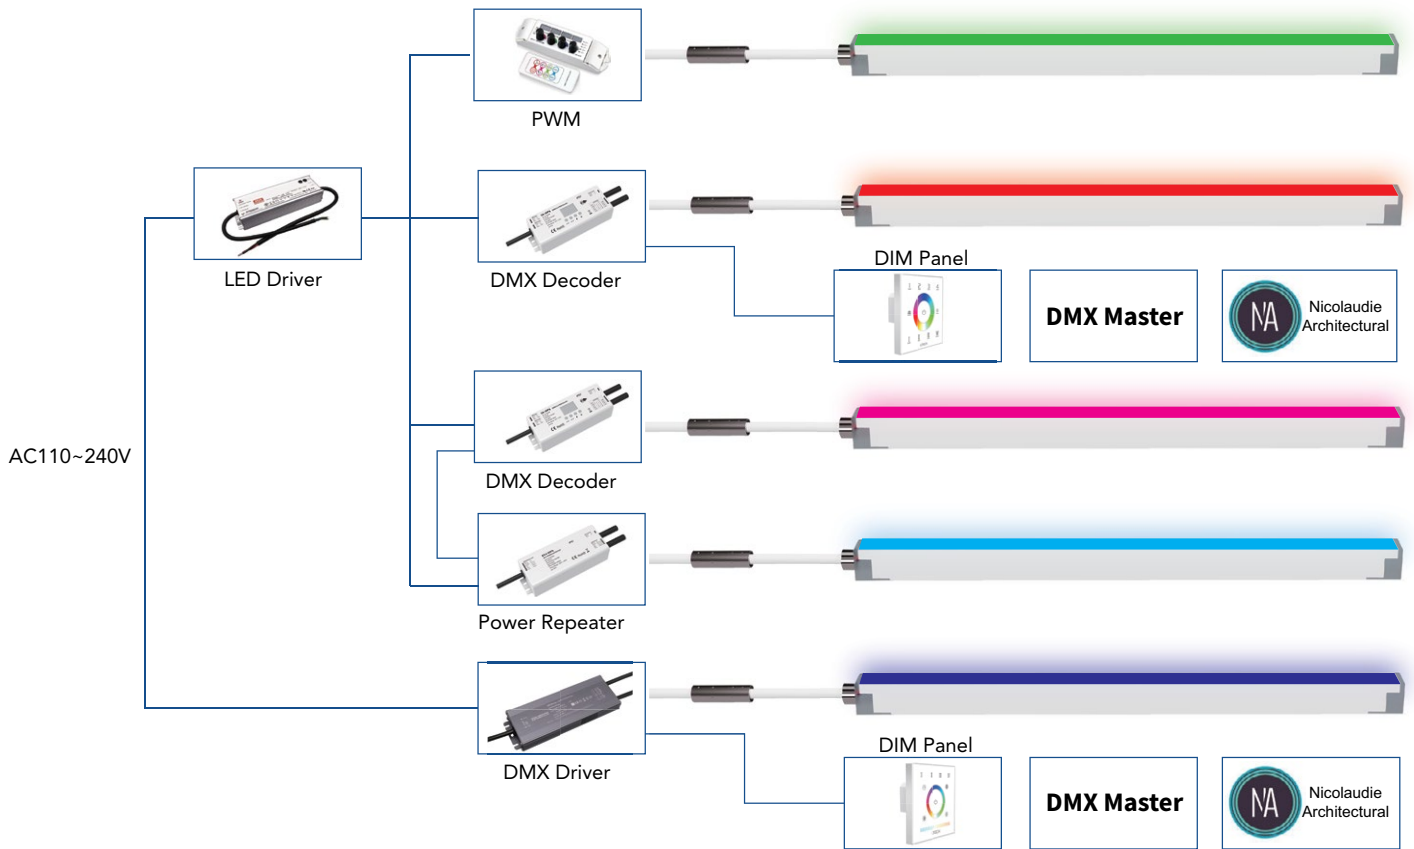

How to specify KLIK USA AKWA Flex 100. **Example of specification:** AF10030KS XX.X BCA

Fixture Type	Color Temp [K]	Mounting	Nominal Length [feet] with one feed ^{1,2}	Power Entry Location ³	Nominal Power Entry Termination	Mounting Profiles & Brackets	Control
AF100	27K 2700K 30K 3000K 35K 3500K 40K 4000K R Red G Green B Blue RGB3 RGBW[3K] RGB4 RGBW[4K] TUN 2200-5700K A Amber [590nm]	S Surface W Wall-mount	XX.X Specify run Length [ft]	EP End Plate one end EP2 End Plate each end	- Bare cable anti-wick device [Std] M Male IP68 Connector F Female IP68 Connector	A AF100P01S01 B AF100006	- 0-10V Dim [Std] DMX1 DMX 1 Ch DMX4 DMX RGBW TUN Tunable White

1. Specify length of run

2. Max run length per power entry feed is 32.8' [10m], 65.61' [20m] for 2 x feeds [one at each end]

3. B2, EP2 & S2 only required if exceeding the maximum single power entry feed as indicated above

AKWAVFLEX-100

POWER ENTRY LOCATIONS

Power Entry - End

End Plate

MOUNTING OPTIONS

AF100P01S01

AF100006

AKWAVFLEX-100 WIRING DIAGRAMS

MONO COLOR

TUNABLE WHITE

AKWAV FLEX-100 WIRING DIAGRAMS

RGBW [3K]

DMX DYNAMIC