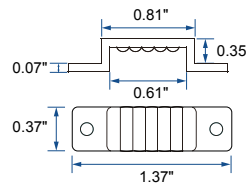

How to specify KLIK USA AKWA Flex 100. **Example of specification:** AF10030KS XX.X BCA

Fixture Type	Color Temp [K]	Mounting	Nominal Length [feet] with one feed ^{1,2}	Power Entry Location ³	Nominal Power Entry Termination	Mounting Profiles & Brackets	Control
AF100	27K 2700K 30K 3000K 35K 3500K 40K 4000K R Red G Green B Blue RGB3 RGBW[3K] RGB4 RGBW[4K] TUN 2200-5700K A Amber [590nm]	S Surface W Wall-mount	XX.X Specify run Length [ft]	EP End Plate one end EP2 End Plate each end	- Bare cable anti-wick device [Std] M Male IP68 Connector F Female IP68 Connector	A AF100P01S01 B AF100006	- 0-10V Dim [Std] DMX1 DMX 1 Ch DMX4 DMX RGBW TUN Tunable White

1. Specify length of run

2. Max run length per power entry feed is 32.8' [10m], 65.61' [20m] for 2 x feeds [one at each end]

3. B2, EP2 & S2 only required if exceeding the maximum single power entry feed as indicated above

AKWAVFLEX-100

POWER ENTRY LOCATIONS

Power Entry - End

End Plate

MOUNTING OPTIONS

AF100P01S01

AF100006

AKWAVFLEX-100 WIRING DIAGRAMS