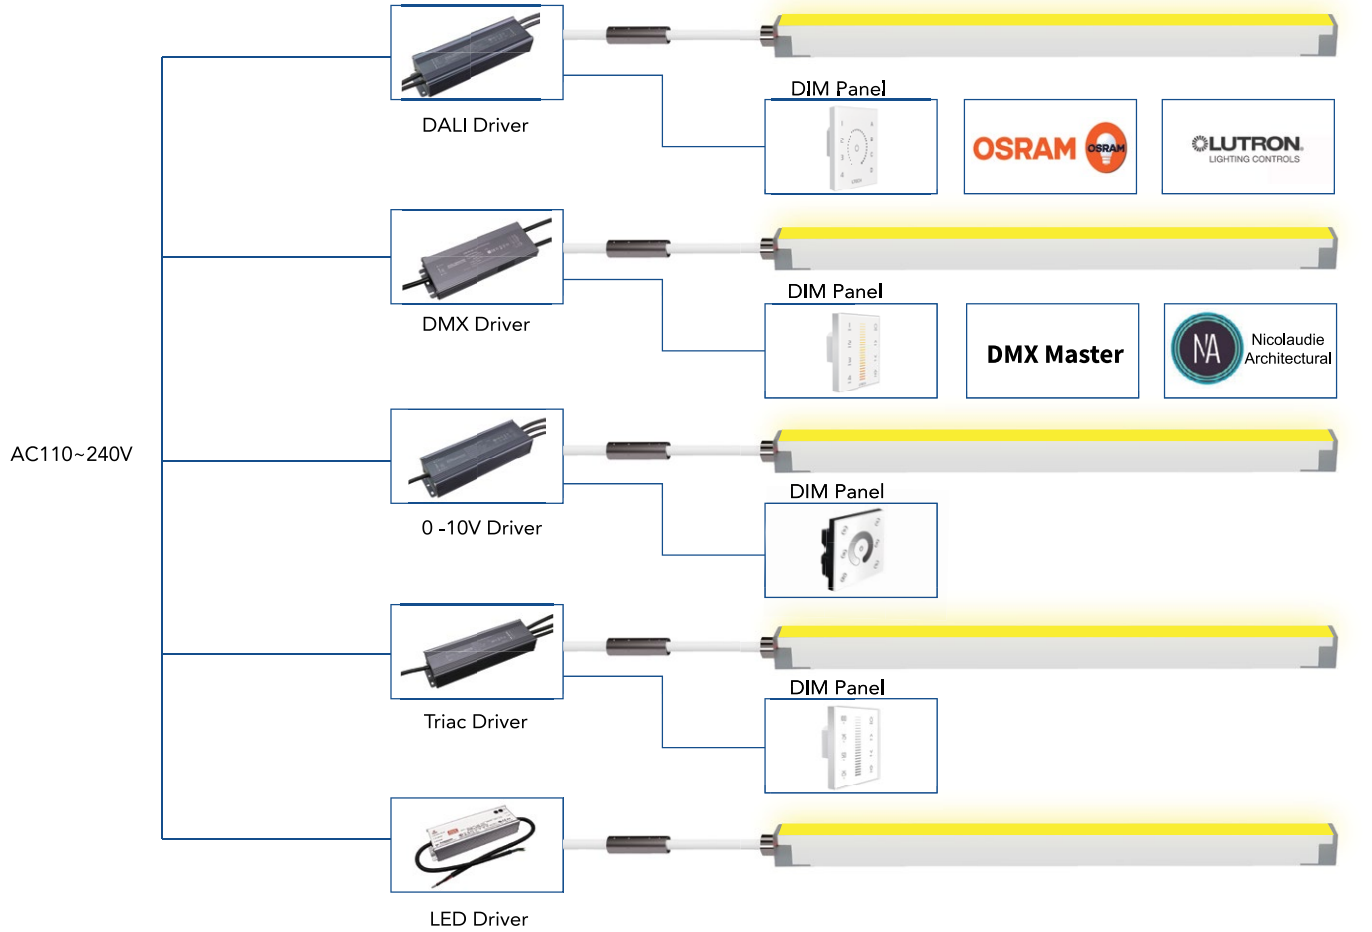

How to specify KLIK USA AKWA Flex 100. **Example of specification:** AF10030KS XX.X BCA

Fixture Type	Color Temp [K]	Mounting	Nominal Length [feet] with one feed ^{1,2}	Power Entry Location ³	Nominal Power Entry Termination	Mounting Profiles & Brackets	Control
AF100	27K 2700K 30K 3000K 35K 3500K 40K 4000K R Red G Green B Blue RGB3 RGBW[3K] RGB4 RGBW[4K] TUN 2200-5700K A Amber [590nm]	S Surface W Wall-mount	XX.X Specify run Length [ft]	EP End Plate one end EP2 End Plate each end	- Bare cable anti-wick device [Std] M Male IP68 Connector F Female IP68 Connector	A AF100P01S01 B AF100006	- 0-10V Dim [Std] DMX1 DMX 1 Ch DMX4 DMX RGBW TUN Tunable White

1. Specify length of run

2. Max run length per power entry feed is 32.8' [10m], 65.61' [20m] for 2 x feeds [one at each end]

3. B2, EP2 & S2 only required if exceeding the maximum single power entry feed as indicated above

AKWAVFLEX-100

POWER ENTRY LOCATIONS

Power Entry - End

End Plate

MOUNTING OPTIONS

AF100P01S01

AF100006

AKWAVFLEX-100 WIRING DIAGRAMS

MONO COLOR

TUNABLE WHITE

AKWAV FLEX-100 WIRING DIAGRAMS

RGBW [3K]

DMX DYNAMIC