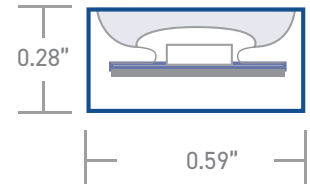

Weatherproof Rating:
 IP68
 Wet Location

Operating Temp:
 -40°F - 131°F

Bending Direction:
 Vertical

UL Listed

Beam Angle:
 120°

Dimmable:
 0-10V, DMX, Triac

Bend Radius:
 >1.96"

CRI:
 >80+

DIRECT	AKWA Silicone Resin Encapsulation Vertical Bend
Input Voltage	24V
Power Consumption	3.0W/ft
Standard CRI	>80
LEDs per foot/m	37 120
Incremental length in/mm	3.93" 100mm

Color Temperature [K]	Lumen Output [lm/ft]
2700K	265lm
3000K	266lm
3500K	216lm
4000K	222lm

Other LED Options	static colors, RGB/W, tunable white
Control	0-10V · DMX
Optics	clear symmetrical 120° diffuser
Finish	white
Mounting	surface · wall
Accessories	mounting channel / profile

Due to tolerances of the production process and the electrical components, values for light output, color temperature and electrical power can vary up to 10%.