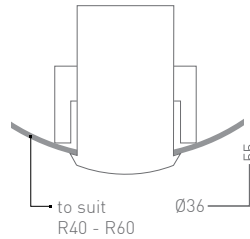

DATA SHEET

KLIKLED® KLIK LEDpod™

Optics			Lens				
Beam Angle			NSP	SP	NFL	FL	SPR
LOR defined by optics			80	84	82	85	76
lm	W	mA	System Lumens				
179	2.3	350	144	151	147	153	137
243	3.2	500	195	205	200	207	185
320	4.5	700	256	269	263	272	244
422	6.6	1000	338	355	347	359	321

NSP - narrow spot 10-19° · SP - spot 20-34° · NFL - narrow flood 35-49° · FL - flood 50-69° · SPR - spreader 20x60°

Color	3000K · 4000K · 5000K · Red · Green · Blue · Amber · RGBW
CRI	80-85
Binning	2 McAdam Step
Driver - Primary	110 - 277 VAC UL Listed Constant Voltage
Driver - Secondary	350 - 1000mA Constant Current
Control	DALI · 0-10V · DMX*
Distribution	Symmetrical · Spreader
Tube Size	Ø 3" - 5", Max. wall .25" †
Cut Out	1.3125"
Weight	0.19 LBS

primary driver

110 - 277 primary voltage
 10" x 1.5" x 2"
 remotely mounted
 dimming control