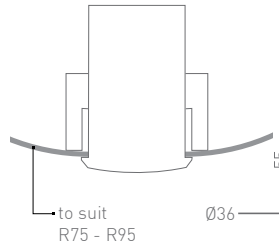

DATASHEET

KLIKLED® KLIK LEDpod™

Optics			Lens				
Beam Angle			NSP	SP	NFL	FL	SPR
LOR defined by optics			80	84	82	85	76
lm	W	mA	System Lumens				
179	2.3	350	144	151	147	153	137
243	3.2	500	195	205	200	207	185
320	4.5	700	256	269	263	272	244
422	6.6	1000	338	355	347	359	321

NSP - narrow spot 10-19° · SP - spot 20-34° · NFL - narrow flood 35-49° · FL - flood 50-69° · SPR - spreader 20x60°

Color	3000K · 4000K · 5000K · Red · Green · Blue · Amber · RGBW
CRI	80-85
Binning	2 McAdam Step
Driver - Primary	110 - 277 VAC UL Listed Constant Voltage
Driver - Secondary	350 - 1000mA Constant Current
Control	DALI · 0-10V · DMX*
Distribution	Symmetrical · Spreader
Tube Size	Ø 6" - 8", Max. wall .25" †
Cut Out	1.3125"
Weight	0.19 LBS

primary driver

110 - 277 primary voltage

10" x 1.5" x 2"

remotely mounted

dimming control