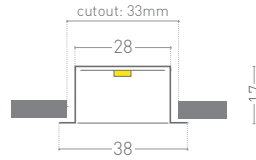

KLIK USA LEDstream Eco 16 Recessed Patented

DATASHEET

cut out length = O/A length (inc flange) - 5mm

Weight/Pack size	0.75kg/m - 70 x 70 x (l + 200mm)
Finish	clear anodized · silver powder coat · white powder coat · custom color
Mounting	recessed bracket mount · plasterboard clipmount

DIRECT	3000K			4000K		
Color²	3000K			4000K		
LED Lumen/m¹	500	1000	1500	500	1000	1500
Standard CRI (Ra)³	>80	>80	>80	>80	>80	>80
LED Watts/m	4	8	11	4	8	11
Control	Non Dim · DALI · 0-10V			(remote to luminaire - Does not fit through cut-out)		
Optics	LEDoptek					
Luminaire Length	Custom lengths in 100mm increments with fully illuminated diffuser; 2.8m max length; End Plates 14mm					
LEDs	Cree · LG Innotek · Nichia · Philips Lumileds					

1. All values shown are LED lumens and watts, see photometric files for system lumens and watts. 2. 2700K - 5000K available on request.
 3. LM-79 and TM-21 lifetime projection test reports available on request.